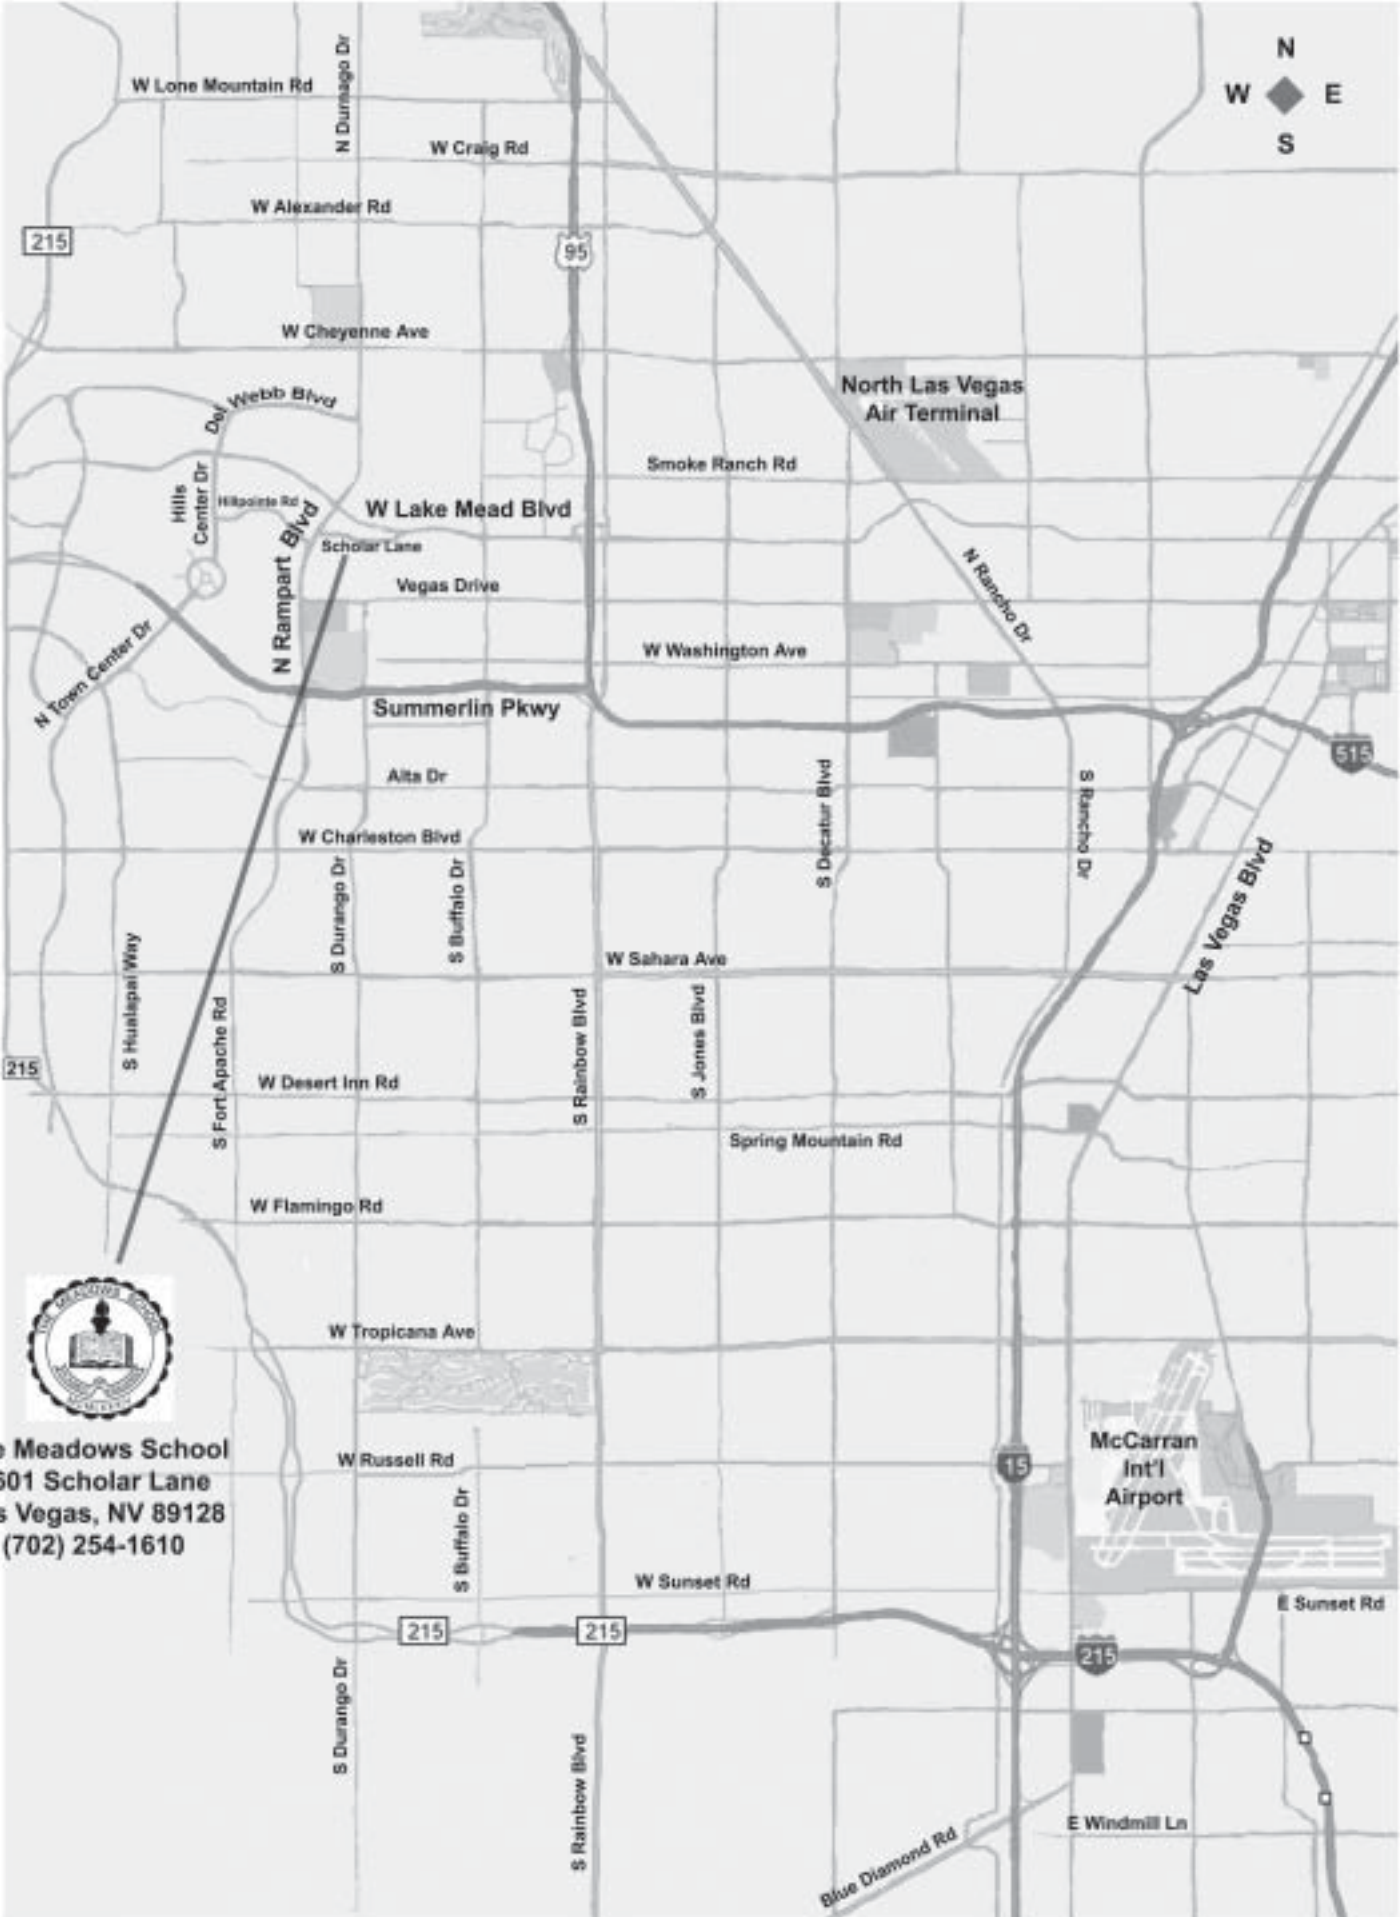

The Meadows School
8601 Scholar Lane
Las Vegas, NV 89128
(702) 254-1610